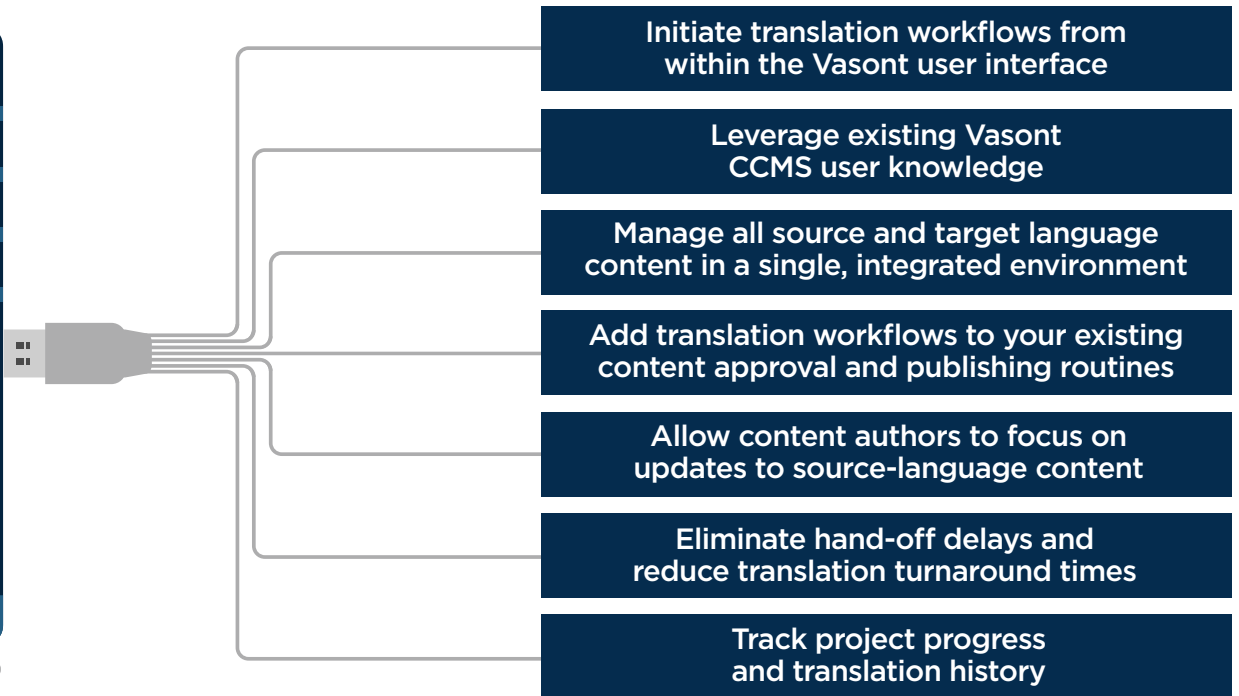

- SEAMLESS INTEGRATION
- ELIMINATE COPY/PASTE PROCESS
- DASHBOARD MONITORING
- NEVER PAY FOR SAME TRANSLATION TWICE
- WORKFLOW INTEGRATION
- REDUCE I.T. INVOLVEMENT

## Your Platform. More Global.

THOUSANDS OF ORGANIZATIONS TRUST GLOBALLINK TO STREAMLINE GLOBAL CONTENT MANAGEMENT

## BE EVERYWHERE

THE GLOBALLINK PRODUCT SUITE	
Project Director	Term Manager
TM Server	TransStudio
Translation & Review Portal	TransPort
OneLink	